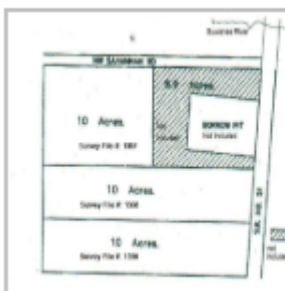

## LAF 105 Description

Area	Mayo
Lot Size	10 acres each
No. Lots	Three
Price	\$49,000 each

Near Suwannee River. Wooded. A bit of country yet on paved Highway 51, RV okay.

## Directions to the Property

1	From the intersection of I-10 and Highway 51, go about 20 miles south on Highway 51.
2	Cross the bridge over the Suwannee River and go about 1/2 mile.
3	Land is on the right just past Savannah Road (County Road 354). See the plat to view how the land is parceled out.