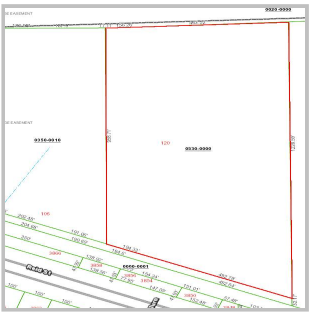

## PUT 109 Description

Area	Palatka
Lot Size	15 acres
No. Lots	One
Price	\$75,000

This 15 acres parcel is part zoned commercial and near the intersection of Highway 19 and Highway 100. Good opportunity.

## Directions to the Property

1	From the intersection of Highway 19 and Highway 100 go west on Highway 100 to Browns Lane.
2	Turn right and then right again to the end. Property starts where it is overgrown.
3	Call 941.778.7980 or 941.725.2051 for more details.